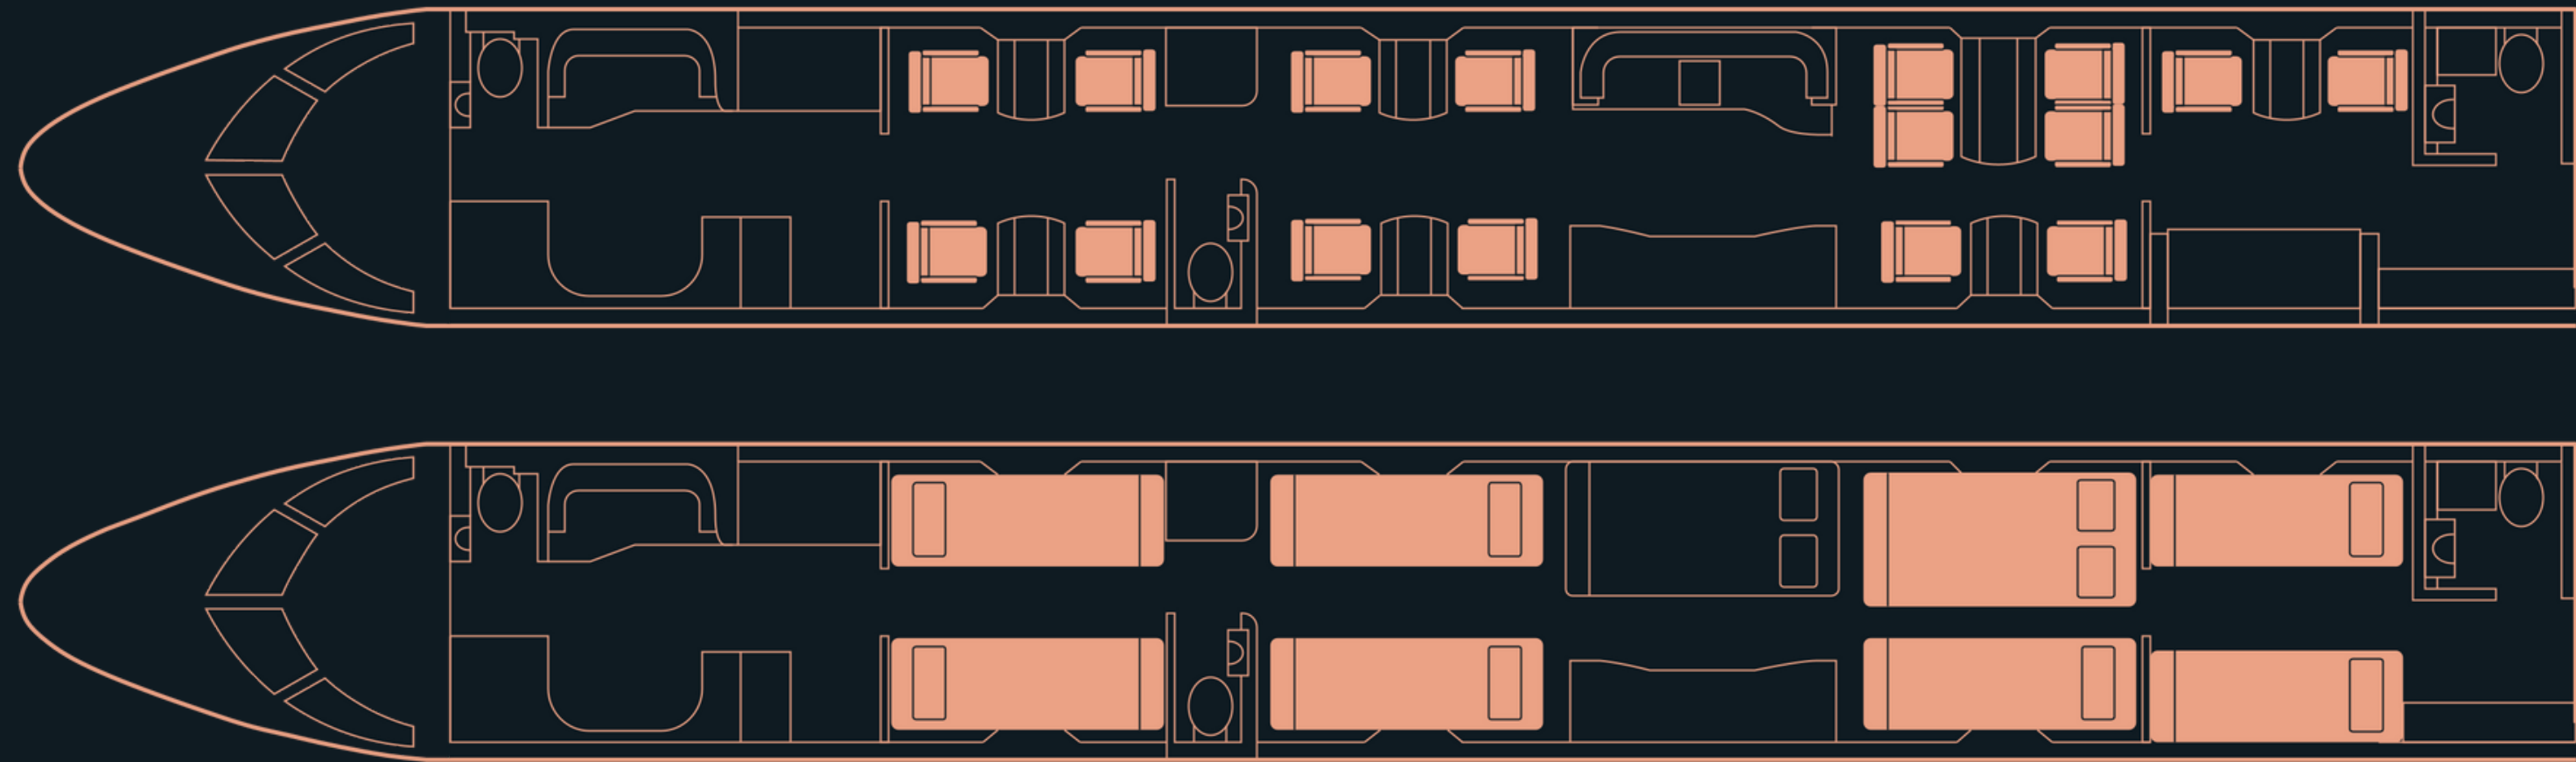

## PERFORMANCE

Maximum Speed: 874 km/h  
 Maximum Range with 5 PAX: 8,500 km  
 Maximum Range with 10 PAX: 8,200 km  
 Maximum Range with 19 PAX: 7,800 km  
 Maximum Operating Altitude: 12,496 km  
 Rate of Climb (SL, ISA, MTOW): 2,500 fpm  
 Take-Off Distance (SL, ISA, MTOW): 2,100 m  
 Landing Distance (SL, ISA, MLW): 1,000 m

## INTERIOR

Cabin length:	25.6 m
Cabin height:	2.13 m
Cabin width:	25.74 m
Baggage compartment:	12.54 m <sup>3</sup>

<p>Capacity</p> <p>19 passengers</p>	<p>Crew</p> <p>2 pilots, 2 FA</p>	<p>Crew Rest</p> <p>YES</p>	<p>Smoking</p> <p>Allowed with a prior request</p>
--------------------------------------	-----------------------------------	-----------------------------	--

Embraer  
1000, MAX  
8,500 km

Lineage  
Range

Adriatic  
Consulting  
Dubrovnik

All specifications subject to verification upon inspection

[www.adriaticconsulting.net](http://www.adriaticconsulting.net)  
[info@adriaticconsulting.net](mailto:info@adriaticconsulting.net)  
+385995289989  
+381638681828